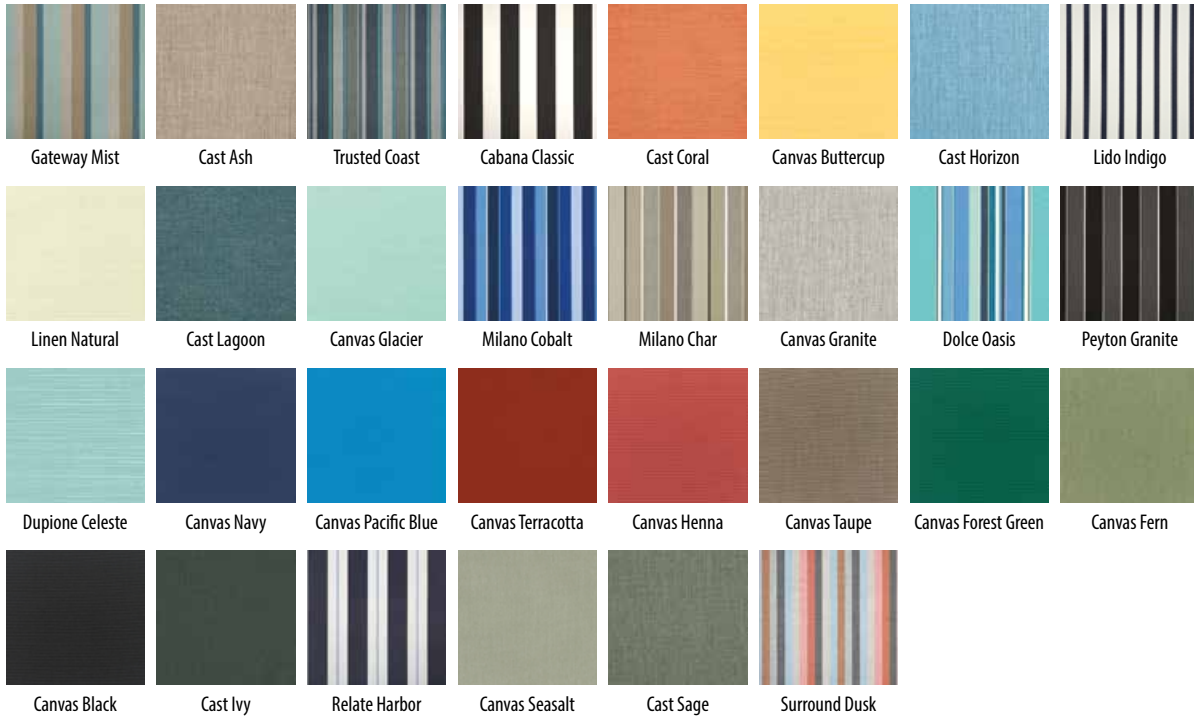

\*Natural finishes have a variation in color, graining, and texture.

# Fabric Color Choices

The Casual Comfort line offers a wide range of world-famous Outdura fabric colors and patterns for the perfect touch of class.

Fabric Colors A

Fabric Colors B

Fabric Colors C

Details: Marina Collection, pg. 18

## Fabric Color Choices

The Casual Comfort line offers a wide range of world-famous Sunbrella fabric colors and patterns for the perfect touch of class. *More fabric colors available at [sunbrella.com](http://sunbrella.com)*

Fabric Colors A

Fabric Colors B

Fabric Colors C