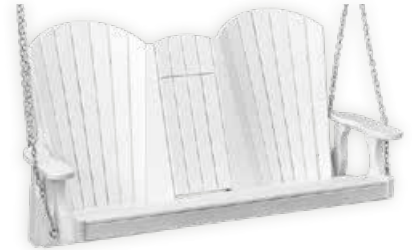

**Oceanside Swivel Glider #169**  
 Overall Width: 29.5"  
 Seat Height: 18"  
 Overall Depth: 32"

**Oceanside Gliding Ottoman #181**  
 Width: 22"  
 Height: 13"  
 Depth: 21"

**Oceanside Pub Settee**  
#160  
Overall Width: 64"  
Seat Height: 28.5"  
Overall Depth: 34"

**Oceanside Counter Settee**  
#160-C  
Overall Width: 64"  
Seat Height: 24.5"  
Overall Depth: 34"  
\*Cupholders A pg. 45

**Oceanside Rocker**  
#154  
Overall Width: 31"  
Seat Height: 16"  
Overall Height: 40"  
Overall Depth: 37"

**Oceanside Chaise Lounge**  
#166  
Overall Width: 30"  
Seat: 16"H x 84"L

**Oceanside 4' Swing**  
#180  
Overall Width: 54"

**Oceanside 5' Swing**  
#179  
Overall Width: 66"

**Oceanside Swivel Dining Chair**  
#156  
Overall Width: 28"  
Seat Height: 18"  
Overall Height: 26"  
\*Cupholders A pg. 45