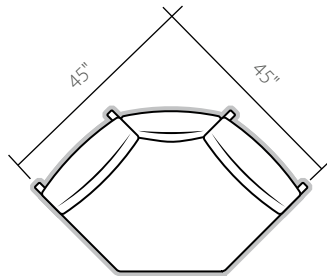

**SECTIONAL
ARRANGEMENT OPTIONS**