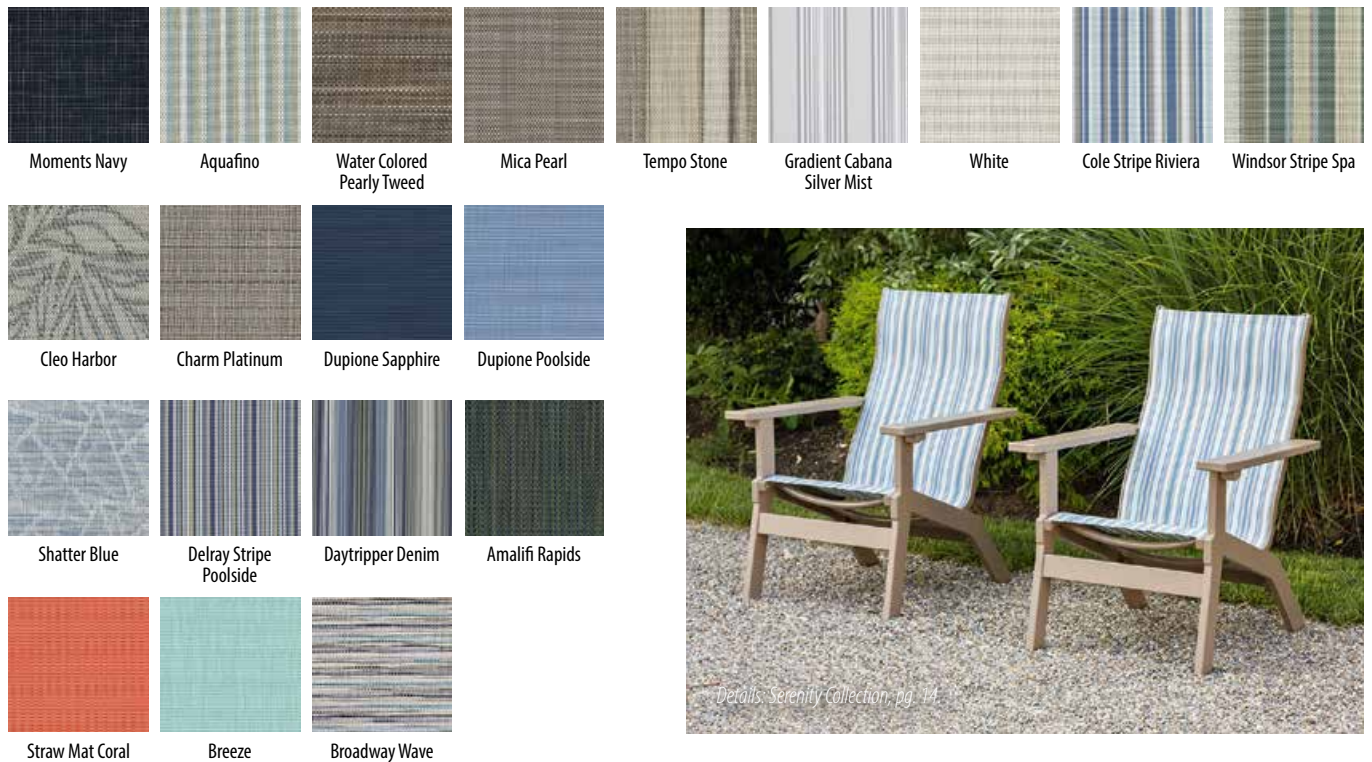

# Fabric Color Choices

The Casual Comfort line offers a wide range of world-famous Outdura fabric colors and patterns for the perfect touch of class.

Fabric Colors A

Fabric Colors B

Fabric Colors C

Details: Marina Collection, pg. 18

## Fabric Color Choices

The Casual Comfort line offers a wide range of world-famous Sunbrella fabric colors and patterns for the perfect touch of class. *More fabric colors available at [sunbrella.com](http://sunbrella.com)*

Fabric Colors A

Fabric Colors B

Fabric Colors C

# Sling Fabric Colors

Explore our sling fabric options which are compatible with our Bayshore sling chairs and our Serenity sling chairs!