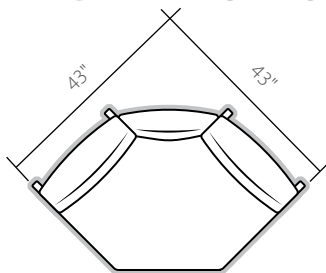

SECTIONAL ARRANGEMENT OPTIONS

#6500
Corner Piece