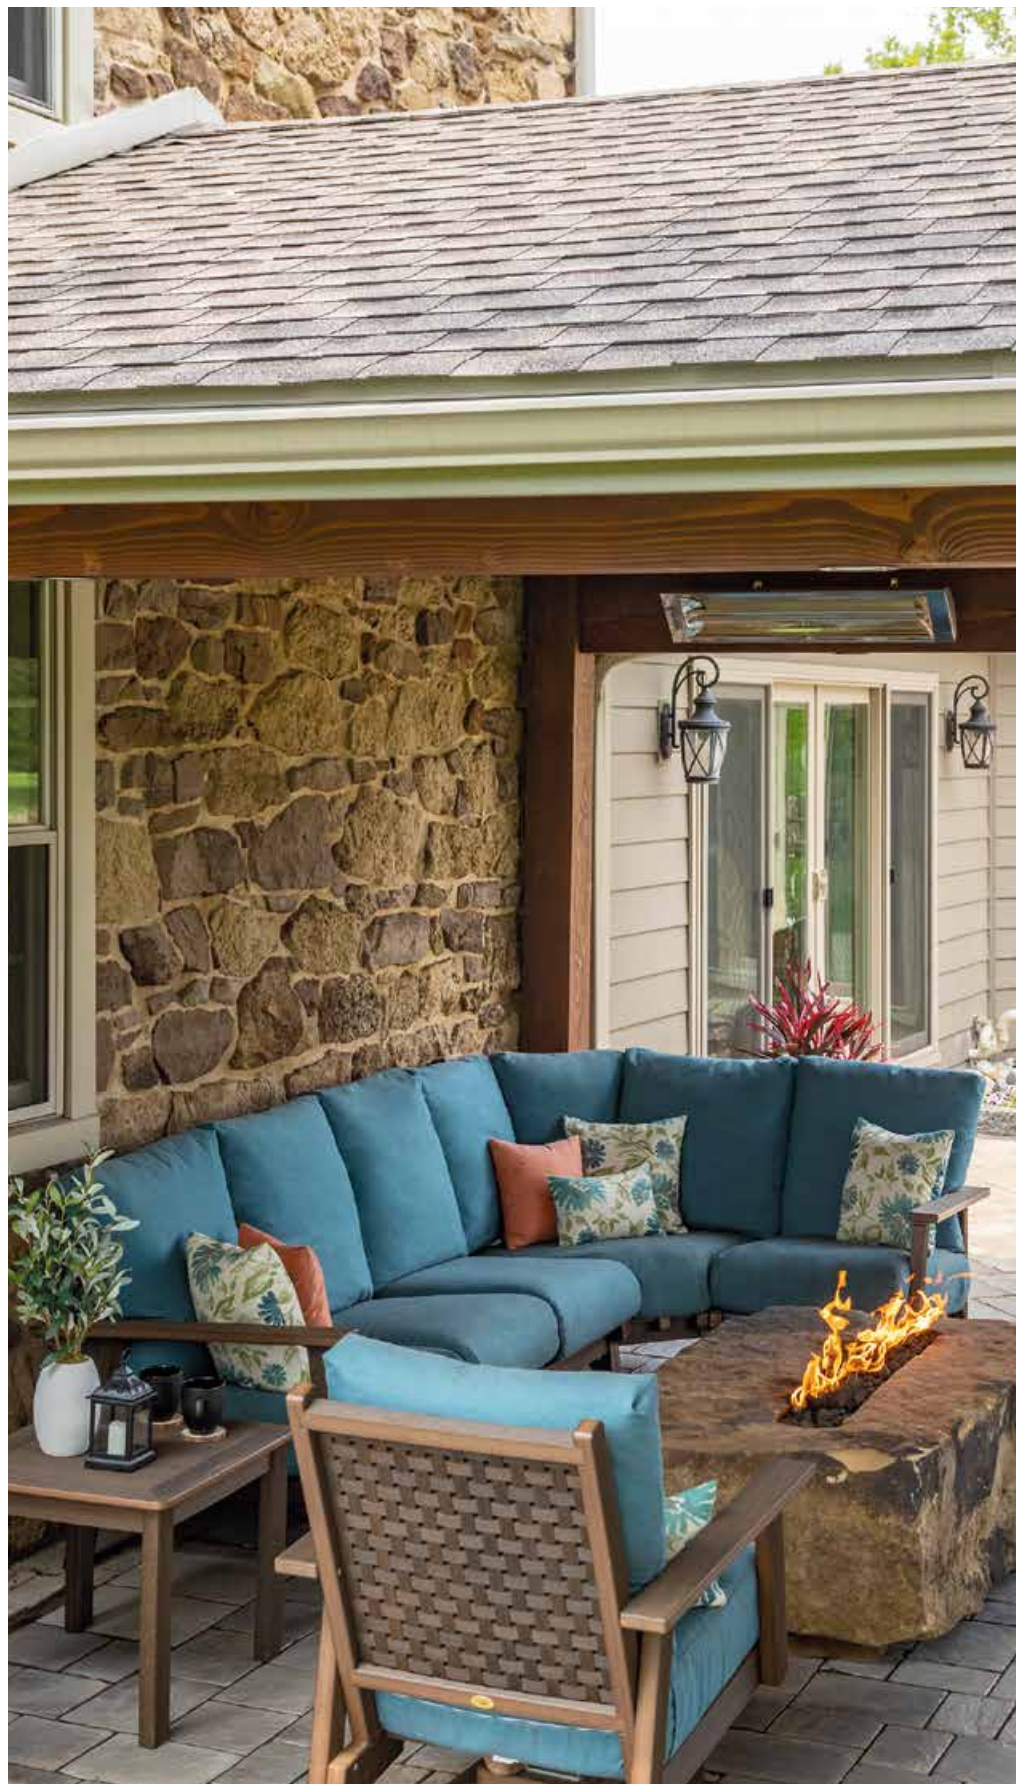

The Marina Collection features our intricate woven style into a modern design. This timeless collection will add elegance and detail to any outdoor space.